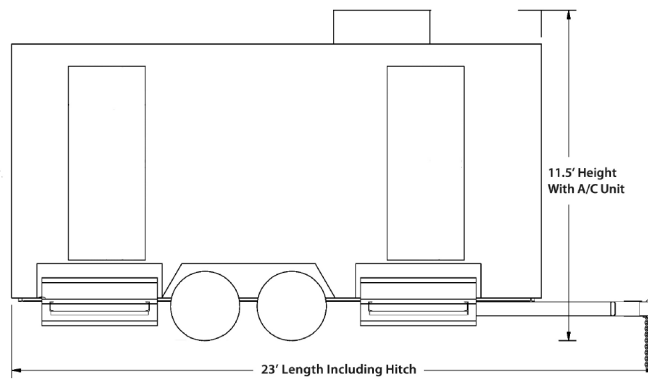

# Prestige8 Restroom Trailer

- ❖ Height Including A/C Unit.....11' 6"
- ❖ Overall Footage including Hitch.....23' 0"
- ❖ Width Including Extended Stairs.....12' 0"
- ❖ Max. Capacity: 600 People In an Eight Hour Timeframe