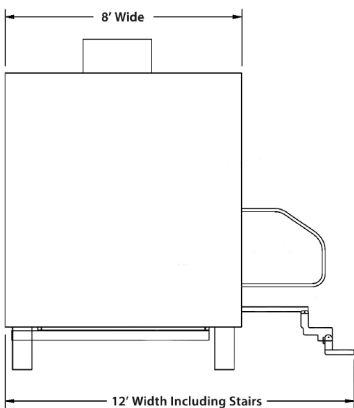

# Prestige8 Restroom Trailer

- ❖ Height Including A/C Unit.....11' 6"
- ❖ Overall Footage including Hitch.....23' 0"
- ❖ Width Including Extended Stairs.....12' 0"
- ❖ Max. Capacity: 600 People In an Eight Hour Timeframe