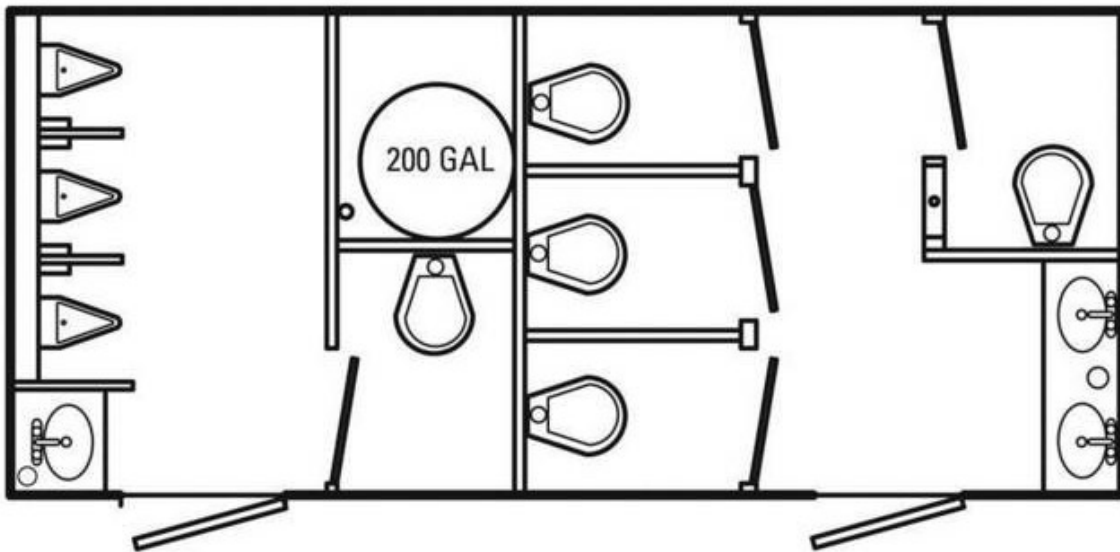

Serving Northern Illinois
and Southern Wisconsin!

Crown Restrooms
1704 Lamb Road, Unit B
Woodstock, IL 60098

Phone: 815-206-3689
Fax: 815-206-3940

Product/Service Information
or for Appointments:
kathie@crowrestrooms.com

"the Purple Potty People"