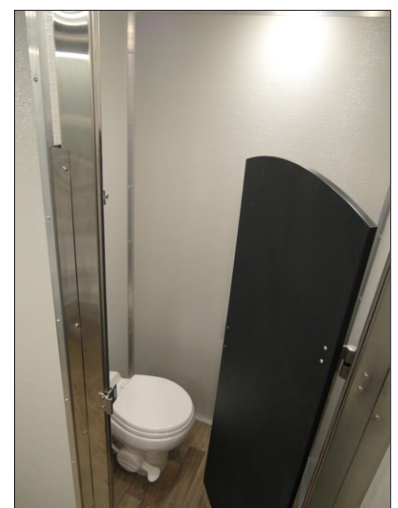

Prestige8 Restroom Trailer

The Prestige2 Series mobile restroom trailer can accommodate up to approximately six-hundred (600) people in an 8 hour time period.

Amenities include all flushing toilets, running water, a/c or heat, modern gray pebbled colored interior with vinyl greystone wood flooring, arched stall doors, floating mirrors over sinks, brushed stainless fixtures, dusk to dawn lights outside the doors and on stairs, and LED lighting throughout restroom.

Our Prices Include:

Delivery, setup and pickup

Fully stocked with paper and soap products

Serving Northern Illinois and Southern Wisconsin!

Crown Restrooms
1704 Lamb Road, Unit B
Woodstock, IL 60098

Phone: 815-206-3689
Fax: 815-206-3940

Product/Service Information
or for Appointments:
kathie@crowrestrooms.com